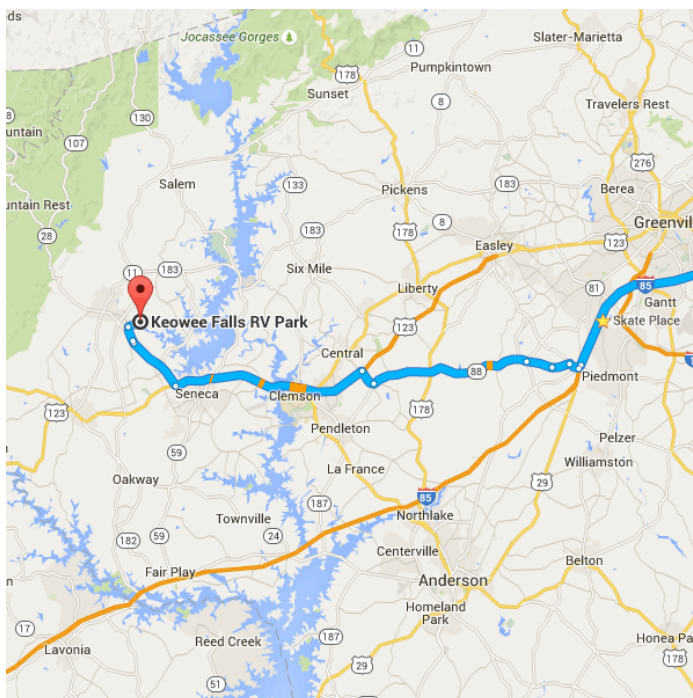

Directions from Charlotte, NC to Keowee Falls RV Park

o Charlotte, NC

Get on I-277 N from W 6th St and N Graham St

1.1 mi / 5 min

- 1. Head northeast on S Tryon St toward W Trade St
0.2 mi
- 2. Turn left onto W 6th St
0.3 mi
- 3. Slight right toward N Graham St
157 ft
- 4. Turn right onto N Graham St
0.4 mi
- 5. Turn right toward I-277 N (signs for N Carolina 16 N/I-277 N/I-77/US-21)
387 ft
- 6. Take the ramp onto I-277 N
456 ft

Follow I-85 S to SC-86 E in Anderson County. Take exit 35 from I-85 S

111 mi / 1 h 40 min

- 7. Merge onto I-277 N
0.5 mi
- 8. Continue onto NC-16 N
0.2 mi
- 9. Keep left to continue on E Brookshire Fwy
2.0 mi
- 10. Continue onto Brookshire Blvd
0.4 mi
- 11. Slight left to merge onto I-85 S toward Gastonia
Entering South Carolina
107 mi
- 12. Take exit 35 for S Carolina 86 toward Easley/Piedmont
0.3 mi

Take SC-88, US-123 S and SC-28 W/Blue Ridge Blvd to Keowee Camp Rd in Oconee County

35.6 mi / 50 min

- 13. Turn right onto SC-86 E
0.7 mi
- 14. Turn left onto Major Rd
1.2 mi
- 15. Continue onto Moore Rd
1.8 mi
- 16. Continue onto SC-8 W/SC-88
Continue to follow SC-88
11.0 mi
- 17. Turn right onto 18 Mile Rd/State Rd S-39-18
1.3 mi
- 18. Turn left to merge onto US-123 S toward Clemson
13.5 mi
- 19. Turn right onto SC-28 W/Blue Ridge Blvd
4.0 mi
- 20. Slight right toward W Union Rd (signs for Richland/W Union)
0.2 mi

-  21. Merge onto **W Union Rd**
_____ 1.0 mi
-  22. Turn **right** onto **Jefferson Rd/State Rd S-37-573**
_____ 0.6 mi
-  23. Turn **left** onto **Keowee Camp Rd**
 Destination will be on the right
_____ 0.4 mi