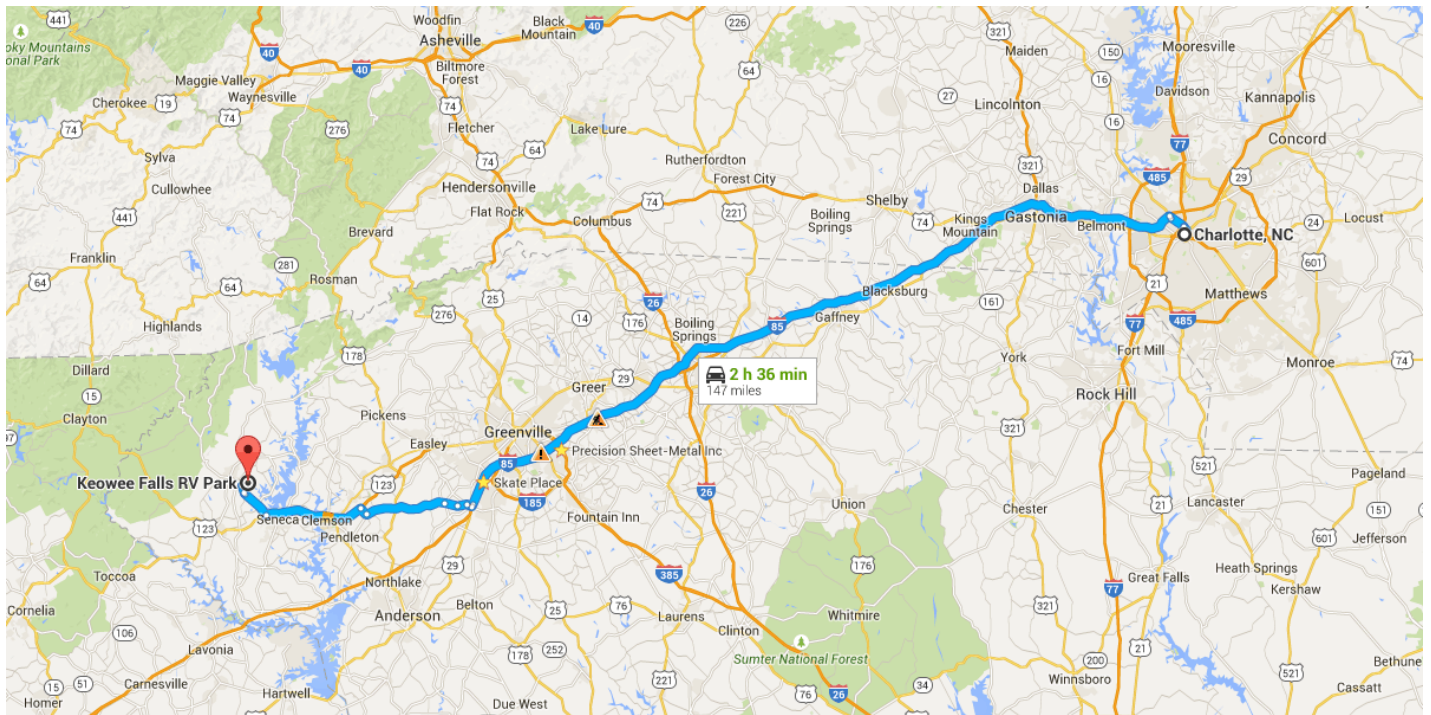

Directions from Charlotte, NC to Keowee Falls RV Park

o Charlotte, NC

Get on I-277 N from W 6th St and N Graham St

1.1 mi / 5 min

- 1. Head northeast on S Tryon St toward W Trade St
0.2 mi
- 2. Turn left onto W 6th St
0.3 mi
- 3. Slight right toward N Graham St
157 ft
- 4. Turn right onto N Graham St
0.4 mi
- 5. Turn right toward I-277 N (signs for N Carolina 16 N/I-277 N/I-77/US-21)
387 ft
- 6. Take the ramp onto I-277 N
456 ft

Follow I-85 S to SC-86 E in Anderson County. Take exit 35 from I-85 S

111 mi / 1 h 40 min

- 7. Merge onto I-277 N
0.5 mi
- 8. Continue onto NC-16 N
0.2 mi
- 9. Keep left to continue on E Brookshire Fwy
2.0 mi
- 10. Continue onto Brookshire Blvd
0.4 mi
- 11. Slight left to merge onto I-85 S toward Gastonia
Entering South Carolina
107 mi
- 12. Take exit 35 for S Carolina 86 toward Easley/Piedmont
0.3 mi

Take SC-88, US-123 S and SC-28 W/Blue Ridge Blvd to Keowee Camp Rd in Oconee County

35.6 mi / 50 min

- 13. Turn right onto SC-86 E
0.7 mi
- 14. Turn left onto Major Rd
1.2 mi
- 15. Continue onto Moore Rd
1.8 mi
- 16. Continue onto SC-8 W/SC-88
Continue to follow SC-88
11.0 mi
- 17. Turn right onto 18 Mile Rd/State Rd S-39-18
1.3 mi
- 18. Turn left to merge onto US-123 S toward Clemson
13.5 mi
- 19. Turn right onto SC-28 W/Blue Ridge Blvd
4.0 mi
- 20. Slight right toward W Union Rd (signs for Richland/W Union)
0.2 mi

 **Keowee Falls RV Park**
150 Jefferson Road, West Union, SC 29696

These directions are for planning purposes only. You may find that construction projects, traffic, weather, or other events may cause conditions to differ from the map results, and you should plan your route accordingly. You must obey all signs or notices regarding your route.