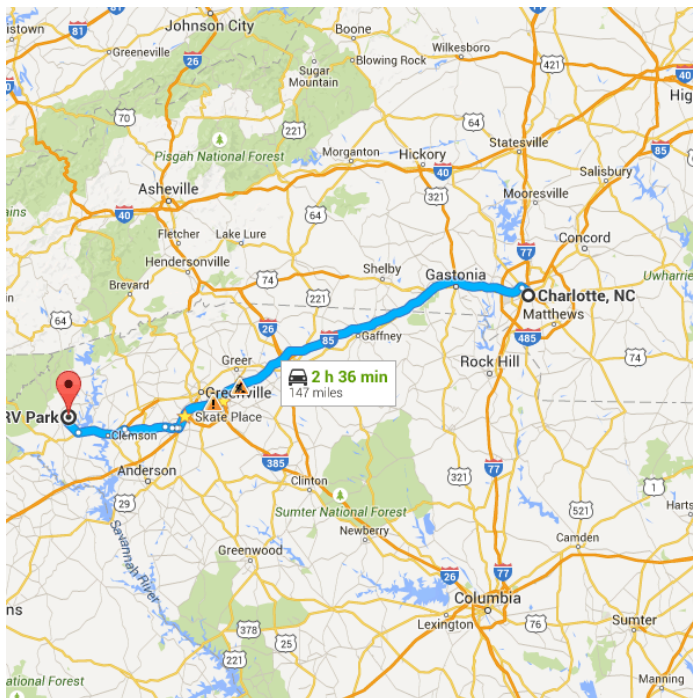

Directions from Charlotte, NC to Keowee Falls RV Park

o Charlotte, NC

Get on I-277 N from W 6th St and N Graham St

1.1 mi / 5 min

- 1. Head northeast on S Tryon St toward W Trade St
0.2 mi
- 2. Turn left onto W 6th St
0.3 mi
- 3. Slight right toward N Graham St
157 ft
- 4. Turn right onto N Graham St
0.4 mi
- 5. Turn right toward I-277 N (signs for N Carolina 16 N/I-277 N/I-77/US-21)
387 ft
- 6. Take the ramp onto I-277 N
456 ft

Follow I-85 S to SC-86 E in Anderson County. Take exit 35 from I-85 S

111 mi / 1 h 40 min

- 7. Merge onto I-277 N
0.5 mi
- 8. Continue onto NC-16 N
0.2 mi
- 9. Keep left to continue on E Brookshire Fwy
2.0 mi
- 10. Continue onto Brookshire Blvd
0.4 mi
- 11. Slight left to merge onto I-85 S toward Gastonia
Entering South Carolina
107 mi
- 12. Take exit 35 for S Carolina 86 toward Easley/Piedmont
0.3 mi

Take SC-88, US-123 S and SC-28 W/Blue Ridge Blvd to Keowee Camp Rd in Oconee County

35.6 mi / 50 min

- 13. Turn right onto SC-86 E
0.7 mi
- 14. Turn left onto Major Rd
1.2 mi
- 15. Continue onto Moore Rd
1.8 mi
- 16. Continue onto SC-8 W/SC-88
Continue to follow SC-88
11.0 mi
- 17. Turn right onto 18 Mile Rd/State Rd S-39-18
1.3 mi
- 18. Turn left to merge onto US-123 S toward Clemson
13.5 mi
- 19. Turn right onto SC-28 W/Blue Ridge Blvd
4.0 mi
- 20. Slight right toward W Union Rd (signs for Richland/W Union)
0.2 mi

-  21. Merge onto **W Union Rd**
_____ 1.0 mi
-  22. Turn **right** onto **Jefferson Rd/State Rd S-37-573**
_____ 0.6 mi
-  23. Turn **left** onto **Keowee Camp Rd**
 Destination will be on the right
_____ 0.4 mi