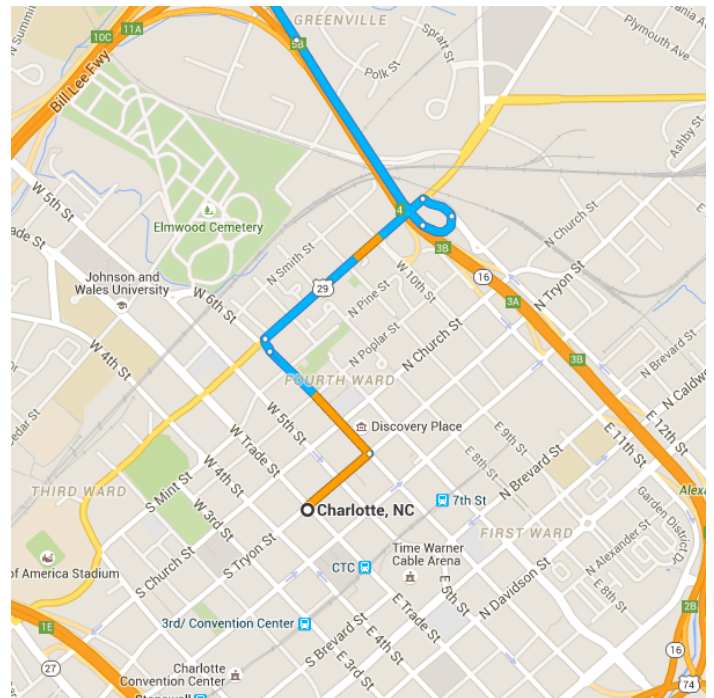

Directions from Charlotte, NC to Keowee Falls RV Park

o Charlotte, NC

Get on I-277 N from W 6th St and N Graham St

1.1 mi / 5 min

- 1. Head northeast on S Tryon St toward W Trade St
0.2 mi
- 2. Turn left onto W 6th St
0.3 mi
- 3. Slight right toward N Graham St
157 ft
- 4. Turn right onto N Graham St
0.4 mi
- 5. Turn right toward I-277 N (signs for N Carolina 16 N/I-277 N/I-77/US-21)
387 ft
- 6. Take the ramp onto I-277 N
456 ft

Follow I-85 S to SC-86 E in Anderson County. Take exit 35 from I-85 S

111 mi / 1 h 40 min

- 7. Merge onto I-277 N
0.5 mi
- 8. Continue onto NC-16 N
0.2 mi
- 9. Keep left to continue on E Brookshire Fwy
2.0 mi
- 10. Continue onto Brookshire Blvd
0.4 mi
- 11. Slight left to merge onto I-85 S toward Gastonia
Entering South Carolina
107 mi
- 12. Take exit 35 for S Carolina 86 toward Easley/Piedmont
0.3 mi

Take SC-88, US-123 S and SC-28 W/Blue Ridge Blvd to Keowee Camp Rd in Oconee County

35.6 mi / 50 min

- 13. Turn right onto SC-86 E
0.7 mi
- 14. Turn left onto Major Rd
1.2 mi
- 15. Continue onto Moore Rd
1.8 mi
- 16. Continue onto SC-8 W/SC-88
Continue to follow SC-88
11.0 mi
- 17. Turn right onto 18 Mile Rd/State Rd S-39-18
1.3 mi
- 18. Turn left to merge onto US-123 S toward Clemson
13.5 mi
- 19. Turn right onto SC-28 W/Blue Ridge Blvd
4.0 mi
- 20. Slight right toward W Union Rd (signs for Richland/W Union)
0.2 mi

-  21. Merge onto **W Union Rd**
_____ 1.0 mi
-  22. Turn **right** onto **Jefferson Rd/State Rd S-37-573**
_____ 0.6 mi
-  23. Turn **left** onto **Keowee Camp Rd**
 Destination will be on the right
_____ 0.4 mi